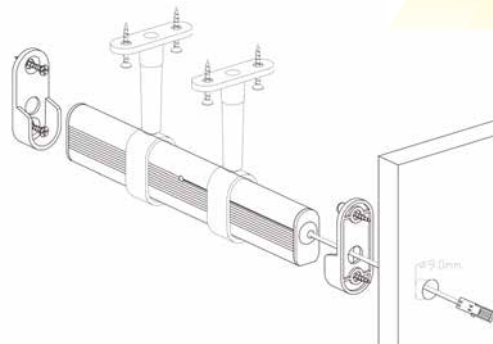

WARDROBE PROFILES: P02G

CHARACTERISTICS

Profile specially designed for wardrobes. The P02G version is the basic product, with smooth sides and fixed housing for the LED strip. **Maximum load: 10 kg/m.**

CAN BE USED WITH LED STRIPS WITH MAXIMUM WIDTH:

10 mm.

MAXIMUM POWER:

15W/m

MATERIALS

6063 aluminium profile with white polycarbonate screen.

ACCESSORIES INCLUDED

Every 3 metre bar is complete with 3 sets of end caps and 3 sets of supports for wall installation.

INSTALLATION

Laterally with wall brackets or top support with the right bracket.

PACKAGE

Supplied in packages of 5 bars, each one measuring 3 meters complete with screen and accessories. Spare accessories available with separate code; bracket for ceiling installation available with a separate code.

Cutting Project profiles to size*:

fixed cost of piece work

VA04

* Includes mounting accessories.

IP20

| art | Description | L1 | H | L | 8011905 | |
|----------------------|---|------|----|------|---------|-------|
| P02G-S-PF-300 | profile complete with PC screen and accessories | 14,5 | 28 | 3000 | 912895 | 1 / 5 |