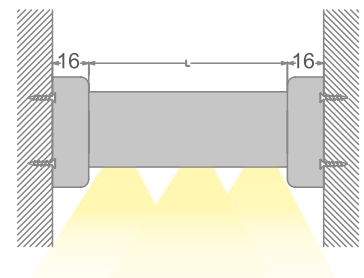

WARDROBE PROFILES: P02G

CHARACTERISTICS

Profile specially designed for wardrobes. The P02G version is the basic product, with smooth sides and fixed housing for the LED strip. **Maximum load: 10 kg/m.**

CAN BE USED WITH LED STRIPS WITH MAXIMUM WIDTH:

10 mm.

MAXIMUM POWER:

15W/m

MATERIALS

6063 aluminium profile with white polycarbonate screen.

ACCESSORIES INCLUDED

Every 3 metre bar is complete with 3 sets of end caps and 3 sets of supports for wall installation.

INSTALLATION

Laterally with wall brackets or top support with the right bracket.

PACKAGE

Supplied in packages of 5 bars, each one measuring 3 meters complete with screen and accessories. Spare accessories available with separate code; bracket for ceiling installation available with a separate code.

Cutting Project profiles to size*:

fixed cost of piece work

VA04

* Includes mounting accessories.

IP20

| art | Description | L1 | H | L | 8011905 | |
|----------------------|---|------|----|------|---------|-------|
| P02G-S-PF-300 | profile complete with PC screen and accessories | 14,5 | 28 | 3000 | 912895 | 1 / 5 |