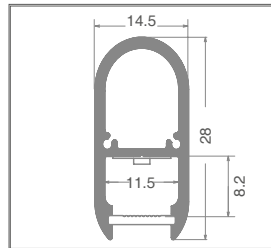

WARDROBE PROFILES: P02G

CHARACTERISTICS

Profile specially designed for wardrobes. The P02G version is the basic product, with smooth sides and fixed housing for the LED strip. **Maximum load: 10 kg/m.**

CAN BE USED WITH LED STRIPS WITH MAXIMUM WIDTH:

10 mm.

MAXIMUM POWER:

15W/m

MATERIALS

6063 aluminium profile with white polycarbonate screen.

ACCESSORIES INCLUDED

Every 3 metre bar is complete with 3 sets of end caps and 3 sets of supports for wall installation.

INSTALLATION

Laterally with wall brackets or top support with the right bracket.

PACKAGE

Supplied in packages of 5 bars, each one measuring 3 meters complete with screen and accessories. Spare accessories available with separate code; bracket for ceiling installation available with a separate code.

Cutting Project profiles to size*:

fixed cost of piece work

VA04

* Includes mounting accessories.

IP20

| art | Description | L1 | H | L | 8011905 | |
|----------------------|---|------|----|------|---------|-------|
| P02G-S-PF-300 | profile complete with PC screen and accessories | 14,5 | 28 | 3000 | 912895 | 1 / 5 |