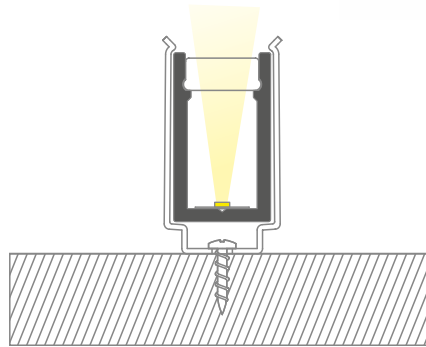

SLIM SURFACE PROFILES: P03A

CHARACTERISTICS

Compact profile for surface installation

CAN BE USED WITH LED STRIPS WITH MAXIMUM WIDTH:

6 mm.

MAXIMUM POWER:

10W/m

MATERIALS

6063 aluminium profile with white polycarbonate screen.

ACCESSORIES INCLUDED

Every 2 metre bar is complete with 2 sets of end caps (with and without hole) and 2 sets of mounting clips.

INSTALLATION

Surface or recessed with suitable clips. Cabling can be in line with the profile, at the bottom or on the side.

PACKAGE

Supplied in packages of 5 bars, each one measuring 2 meters complete with screen and accessories. Spare accessories for additional cutting available with a separate code.

Cutting Project profiles to size*: