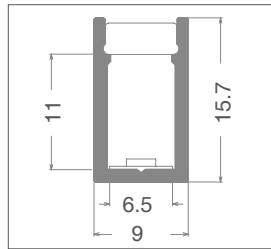

SLIM SURFACE PROFILES: P03A

CHARACTERISTICS

Compact profile for surface installation

CAN BE USED WITH LED STRIPS WITH MAXIMUM WIDTH:

6 mm.

MAXIMUM POWER:

10W/m

MATERIALS

6063 aluminium profile with white polycarbonate screen.

ACCESSORIES INCLUDED

Every 2 metre bar is complete with 2 sets of end caps (with and without hole) and 2 sets of mounting clips.

INSTALLATION

Surface or recessed with suitable clips. Cabling can be in line with the profile, at the bottom or on the side.

PACKAGE

Supplied in packages of 5 bars, each one measuring 2 meters complete with screen and accessories. Spare accessories for additional cutting available with a separate code.

Cutting Project profiles to size*:

fixed cost of piece work

VA04

* Includes mounting accessories.

IP20	IK10
------	------

art	Description	L1	H	L	8011905	
P03A-S-PF-200	profile complete with PC screen and accessories	9	15,7	2000	912130	1 / 5