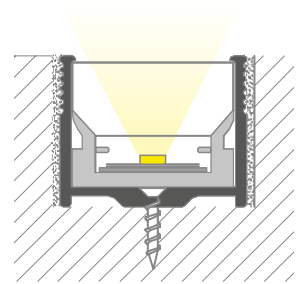

WALK OVER PROFILE: P03E

CHARACTERISTICS

Rigid high impact resistant in aluminum and PMMA profile Complete with a white PC diffuser cover.
The profile is walk over and complete with a guide to facilitate insertion of the strip. This adds strength and protection to the strip.

CAN BE USED WITH LED STRIPS WITH MAXIMUM WIDTH:

9 mm.

MAXIMUM POWER:

15W/m

ACCESSORIES INCLUDED:

Every 3 metre bar is complete with 3 end caps (with and without hole).

INSTALLATION

ACCESSORIES INCLUDED: 1 side cap without a hole and 1 side cap with a hole, screws and clips.

PACKAGE

Supplied in packages of 5 bars, each one measuring 3 meters complete with screen and accessories. Spare accessories available with separate code.

Cutting Project profiles to size*:

fixed cost of piece work

VA04

* Includes mounting accessories.

art	Description	L1	H	L	8011905	1/5
P03E-S-PF-300	profile complete with PMMA screen + guide	20,2	16,20	3000	913519	1/5

*The profiles reach IP67 if sealed correctly.

art	Description	8011905	1
P03E-A-EC	3+3 PC end caps	913526	1