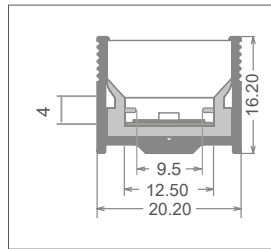

## CAN BE USED WITH LED STRIPS WITH MAXIMUM WIDTH:

9 mm.

## PACKAGE

Supplied in packages of 5 bars, each one measuring 3 meters complete with screen and accessories. Spare accessories available with separate code.

Cutting Project profiles to size\*:

fixed cost of piece work