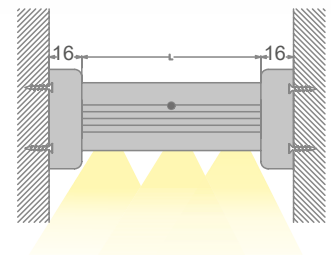

WARDROBE PROFILES: P03G

CHARACTERISTICS

Aluminium profile specially designed for wardrobes, knurled sides; complete with a guide to insert the strip into. **Maximum load: 10 kg/m.**

CAN BE USED WITH LED STRIPS WITH MAXIMUM WIDTH:

8 mm.

MAXIMUM POWER:

15W/m

MATERIALS

6063 aluminium profile with white polycarbonate screen.

ACCESSORIES INCLUDED

Every 3 metre bar is complete with 3 sets of end caps 3 sets of supports for wall installation.

INSTALLATION

Laterally with wall brackets or top support with the right bracket.

PACKAGE

Supplied in packages of 5 bars, each one measuring 3 meters complete with screen and accessories. Spare accessories available with separate code; bracket for ceiling installation available with a separate code.

Cutting Project profiles to size*:

fixed cost of piece work

VA04

* Includes mounting accessories.

IP20

art	Description	L1	H	L	8011905	
P03G-5-PF-300	profile complete with PC screen and accessories	14,5	28	3000	912925	1 / 5

MAX
8mm

art

Description

P02/03G-A-EC

3+3 silver colour PC end caps and lateral mounting supports

912901

1

art

Description

P02/03G-A-FS

3 sets of metal brackets for ceiling installation (dim. 71 mm h)

912918

1

(1 set for every metre is recommended)