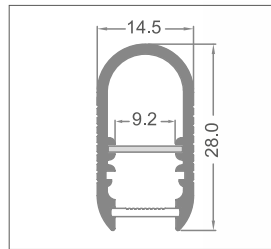

### CHARACTERISTICS

Aluminium profile specially designed for wardrobes, knurled sides; complete with a guide to insert the strip into. **Maximum load: 10 kg/m.**

### CAN BE USED WITH LED STRIPS WITH MAXIMUM WIDTH:

8 mm.

### ACCESSORIES INCLUDED

Every 3 metre bar is complete with 3 sets of end caps 3 sets of supports for wall installation.

Cutting Project profiles to size\*:

fixed cost of piece work

VA04

\* Includes mounting accessories.

IP20

art	Description	L1	H	L	8011905	
<b>P03G-5-PF-300</b>	profile complete with PC screen and accessories	14,5	28	3000	912925	1 / 5