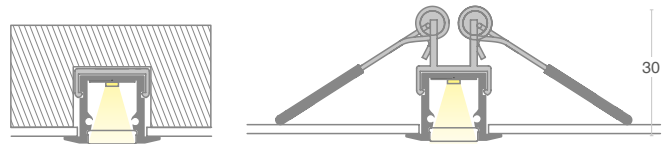

6063 aluminium profile with white polycarbonate screen.

ACCESSORIES INCLUDED

Every 3 metre bar is complete with 3 sets of end caps (with or without holes) and 3 sets of mounting clips.

INSTALLATION

Recessed. Cabling can be in line with the profile or exit the bottom of the profile.

PACKAGE

Supplied in packages of 5 bars, each one measuring 3 meters complete with screen and accessories. Spare accessories available with separate code. Springs to attach to the ceiling also available with a separate code.