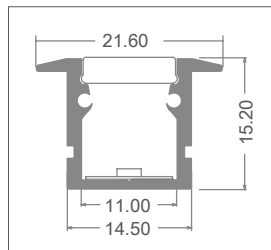

RECESSED PROFILES: P03H

CHARACTERISTICS

Recessed profile with edge protection finishing flaps.

CAN BE USED WITH LED STRIPS WITH MAXIMUM WIDTH:

10 mm.

MAXIMUM POWER:

25W/m

MATERIALS

6063 aluminium profile with white polycarbonate screen.

ACCESSORIES INCLUDED

Every 3 metre bar is complete with 3 sets of end caps (with or without holes) and 3 sets of mounting clips.

INSTALLATION

Recessed. Cabling can be in line with the profile or exit the bottom of the profile.

PACKAGE

Supplied in packages of 5 bars, each one measuring 3 meters complete with screen and accessories. Spare accessories available with separate code. Springs to attach to the ceiling also available with a separate code.

Cutting Project profiles to size*:

fixed cost of piece work

VA04

* Includes mounting accessories.

IP20

art	Description	L1	H	L	8011905	
P03H-S-PF-300	profile complete with PC screen and accessories	21,60	15,2	3000	912444	1 / 5