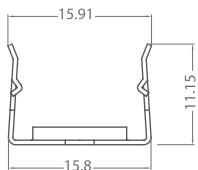

art	Description	8011905	
P03H-A-MC	3 sets of metal clips	912468	1