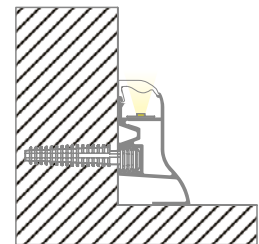

DECORATIVE PROFILES – SKIRTING BOARD: P04I

CHARACTERISTICS

Skirting board profile for wall installation and upwards emission; decorative and functional use as a courtesy light.

CAN BE USED WITH LED STRIPS WITH MAXIMUM WIDTH:

Surface installation with dowels.

PACKAGE

Supplied in packages of 5 bars, each one measuring 3 meters complete with screen and accessories. Spare accessories available with a separate code; internal and external 90° angle available with a separate code.

Cutting Project profiles to size*:

fixed cost of piece work

VA04

* Includes mounting accessories.

IP20

| art | Description | L1 | H | L | 8011905 | |
|----------------------|--|------|------|------|---------|-------|
| P04I-S-PF-300 | profile complete with screen and accessories | 23,5 | 40,5 | 3000 | 912987 | 1 / 5 |