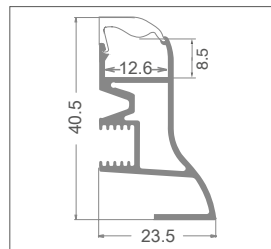

DECORATIVE PROFILES – SKIRTING BOARD: P04I

CHARACTERISTICS

Skirting board profile for wall installation and upwards emission; decorative and functional use as a courtesy light.

CAN BE USED WITH LED STRIPS WITH MAXIMUM WIDTH:

11 mm

MAXIMUM POWER:

24W/m

MATERIALS

6063 aluminium profile with white PMMA screen.

ACCESSORIES INCLUDED

Every 3 metre bar is complete with 3 dowels.

INSTALLATION

Surface installation with dowels.

PACKAGE

Supplied in packages of 5 bars, each one measuring 3 meters complete with screen and accessories. Spare accessories available with a separate code; internal and external 90° angle available with a separate code.

Cutting Project profiles to size*:

fixed cost of piece work

VA04

* Includes mounting accessories.

IP20

| art | Description | L1 | H | L | 8011905 | |
|----------------------|--|------|------|------|---------|-------|
| P04I-S-PF-300 | profile complete with screen and accessories | 23,5 | 40,5 | 3000 | 912987 | 1 / 5 |