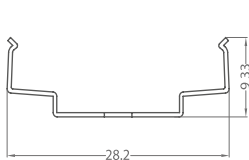

## CAN BE USED WITH LED STRIPS WITH MAXIMUM WIDTH:

20 mm.

## INSTALLATION

Recessed. Cabling can be in line with the profile or exit the bottom of the profile.

## PACKAGE

Supplied in packages of 5 bars, each one measuring 3 meters complete with screen and accessories. Spare accessories available with separate code.

Cutting Project profiles to size\*:

fixed cost of piece work

VA04

\* Includes mounting accessories.

IP20

art	Description	L1	H	L	8011905	1 / 5
<b>P05H-S-PF-300</b>	profile complete with PMMA screen and accessories	33	15	3000	912529	1 / 5

MAX 20mm

art	Description	8011905	1
<b>P05H-A-EC</b>	3+3 metal end caps	912536	1