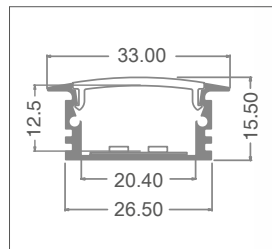

## CAN BE USED WITH LED STRIPS WITH MAXIMUM WIDTH:

20 mm.

## MAXIMUM POWER:

30W/m

## INSTALLATION

Recessed. Cabling can be in line with the profile or exit the bottom of the profile.

## PACKAGE

Supplied in packages of 5 bars, each one measuring 3 meters complete with screen and accessories. Spare accessories available with separate code.

Cutting Project profiles to size\*:

fixed cost of piece work