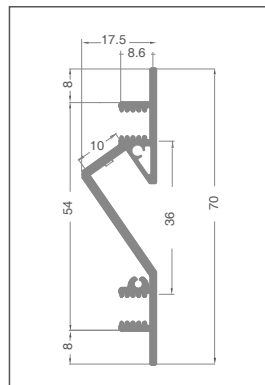

DECORATIVE PROFILES - WALL: P05I

CHARACTERISTICS

Recessed wall profile with downwards emission: decorative and functional use as a courtesy light.

CAN BE USED WITH LED STRIPS WITH MAXIMUM WIDTH:

10 mm

MAXIMUM POWER:

24W/m

MATERIALS

6063 aluminium profile with white polycarbonate screen.

ACCESSORIES INCLUDED

Every 3 metre bar is complete with 3 sets of end caps and 3 sets of dowels.

INSTALLATION

Surface installation with dowels supplied.

PACKAGE

Supplied in packages of 5 bars, each one measuring 3 meters. Spare accessories available with separate code.

Cutting Project profiles to size*:

fixed cost of piece work

VA04

* Includes mounting accessories.

IP20

art	Description	L1	H	L	8011905	
P05I-S-PF-300	aluminium profile and accessories	17,5	70	3000	913038	1 / 5

MAX
10mm

art	Description	8011905	
P05I-A-EC	3 sets metal end caps	913045	1

art	Description	8011905	
P05I-A-FS	3 sets of dowels (1 set for every metre is recommended)	913052	1