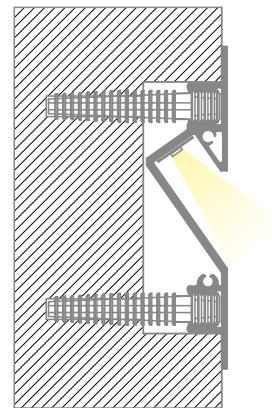

DECORATIVE PROFILES - WALL: P05I

CHARACTERISTICS

Recessed wall profile with downwards emission: decorative and functional use as a courtesy light.

CAN BE USED WITH LED STRIPS WITH MAXIMUM WIDTH:

10 mm

MAXIMUM POWER:

24W/m

MATERIALS

6063 aluminium profile with white polycarbonate screen.

ACCESSORIES INCLUDED

Every 3 metre bar is complete with 3 sets of end caps and 3 sets of dowels.

INSTALLATION

Surface installation with dowels supplied.

PACKAGE

Supplied in packages of 5 bars, each one measuring 3 meters. Spare accessories available with separate code.

Cutting Project profiles to size*:

fixed cost of piece work

VA04

* Includes mounting accessories.