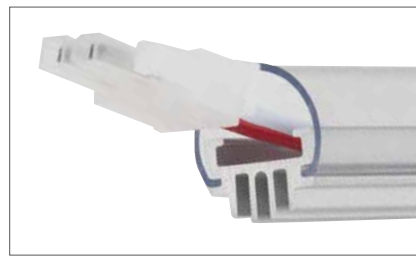

TONDO LUMINOUS PROFILE

TYPE

Extruded aluminum profile complete with screen and high efficiency LED strip: optimal replacement of T5 tubes.

CHARACTERISTICS

Supplied on a customized project base, complete with input and output M / F wiring. The profile is produced with included 12V or 24V strip; light colour selectable among those of the DURASTRIP PRO. Performance: 16W / m; 1440lm / m.

MATERIAL

Extruded aluminum finned body for optimal heat dissipation; polycarbonate cover.

INSTALLATIONS

Specially structured for the typical retail shelves.

NB

Contact the sales force for MOQ and light colour customizations.

PRO	Ra>90		50000h L70	IP20	-25° +35°C		G5/h24	
------------	-------	--	---------------	------	---------------	--	--------	--

CODES' STRUCTURE

art.	Profile length in cm
04U2414300100 ▶	= (1 meter)
04U2414400060 ▶	= (60 cm)

▶ Orderable only with MOQ

Those in the table are examples of how to compose the code.
Code 04U= Tondo profile; 24= Volt; 14=watt; 30=colour of the light;
the last 4 digit specify the desired length in centimeters (0100=1 meter);
max length 2,4 mt. Cutting distance: every 10cm.